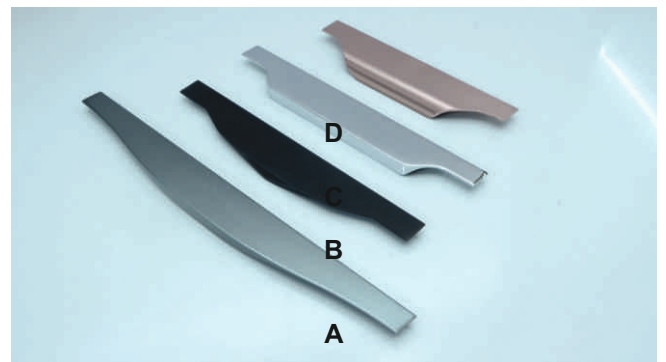

₹

A - 311 | Aluminum ₹

A - 312 ₹

A - 313 | Mobile Stand ₹

A - 314 | Profile Handle ₹

S.S. Carton Socket

16mm x 4mm

16mm x 3mm