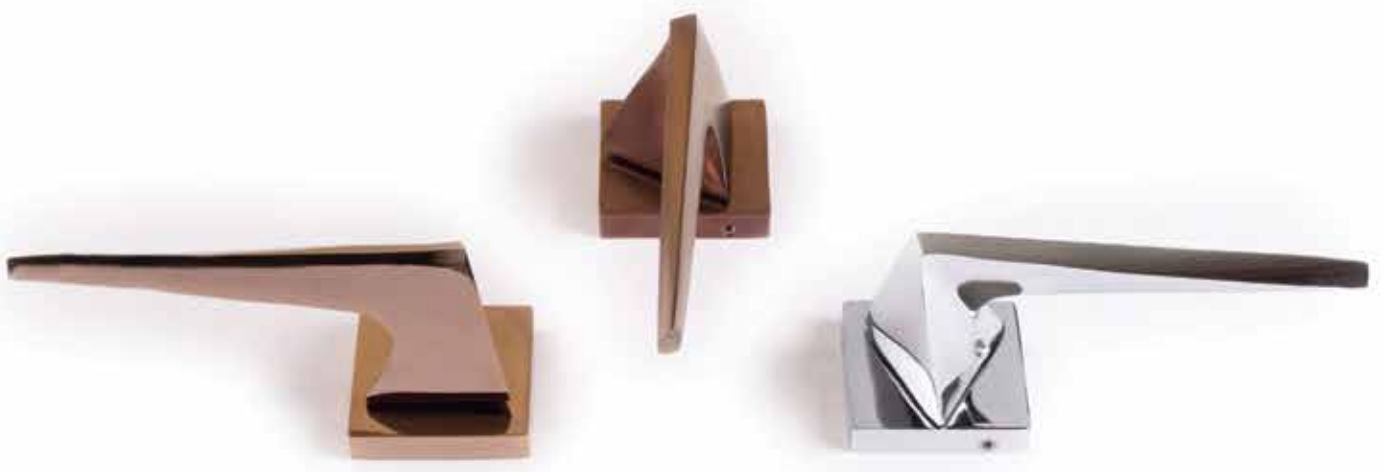

S.S Rs.3220.00	ANT Rs.3220.00	CP Rs.3220.00	GRFT Rs.3220.00	Z BLACK Rs.3450.00	ROSE GOLD Rs.4870.00	GOLD (PVD) Rs.4870.00