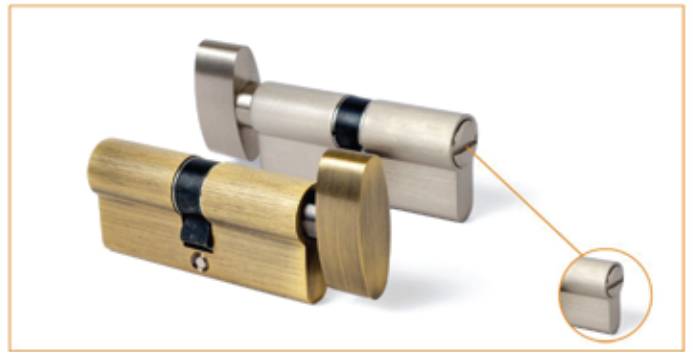

Key Less (Coin) Cylinder

SIZE	S.S	ANT	GRFT	Z BLACK	ROSE-GOLD(PVD)
60mm	Rs.700.00	Rs.780.00	Rs.780.00	Rs.850.00	Rs.1000.00
70mm	Rs.750.00	Rs.830.00	Rs.830.00	Rs.900.00	Rs.1050.00
80mm	Rs.800.00	Rs.880.00	Rs.880.00	Rs.950.00	Rs.1100.00
90mm	Rs.900.00	Rs.980.00	Rs.980.00	Rs.1050.00	Rs.1200.00
100mm	Rs.1000.00	Rs.1080.00	Rs.1080.00	Rs.1150.00	Rs.1300.00

Both Side with 5 Ultra Key