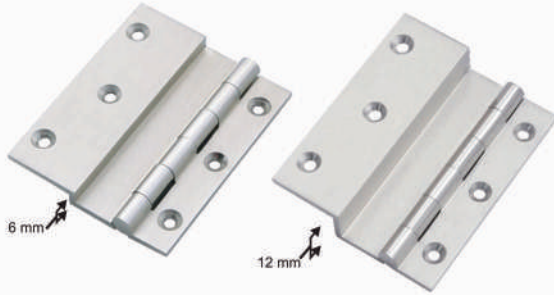

No.	PRODUCT	SIZE	RATE
112	Brass U Bracket 	1" x 8mm	
		1" x 12 mm	
		2" x 8 mm	
		2" x 12 mm	
113	Brass Glass Pivot 	6 mm	
		8 mm	
114	Owel Socket 	3/4" Brass	
		1" Brass	
		3/4" Aluminum	
115	Brass Panel Lock 	25 mm	
		32 mm	
		35 mm	
		50 mm	
116	Brass Key Hole 	Round Medium	
		Round Blg	
		Square	
		Hex	
		Silinder Key Holder (Round)	
		Silinder Key Holder (Square)	
117	Brass Door Eye 	Round	
		Square	
		Triangle	

No.	PRODUCT	SIZE	RATE		
118	Brass Door Chain	Square			
					
119	Brass Door Stop	Single			
					
120	Window Stay	Solid Window Stay			
		Deluxe Window Stay			
		Solid Window Stay			
		Window Stay With Key			
121	Steel Rod Latch	size	Light	Heavy	
		6"			
		8"			
		10"			
		12"			
122	Mirror Screw	50 Gm	Rate (144 Pcs)	80 Gm	Rate (144 Pcs)
		1/2"		1/2"	
		3/4"		3/4"	
		1"		1"	
		1.1/4"		1.1/4"	
		1.1/2"		1.1/2"	
		2"		2"	
		2.1/2"		2.1/2"	
		3"		3"	

No.	PRODUCT	SIZE	WEIGHT	RATE
128	Brass L - Hinges Regular	3" x 3/8 x 6mm		
		3" x 3/8 x 12mm		
		3" x 3/8 x 19mm		
		3" x 1/2 x 6mm		
		3" x 1/2 x 12mm		
		3" x 1/2 x 19mm		
		3" x 3/4 x 6mm		
		3" x 3/4 x 12mm		
		3" x 3/4 x 19mm		
129	Brass L - Lock Hinges Regular	3" x 3/8 x 6mm		
		3" x 3/8 x 12mm		
		3" x 3/8 x 19mm		
		3" x 1/2 x 6mm		
		3" x 1/2 x 12mm		
		3" x 1/2 x 19mm		
		3" x 3/4 x 6mm		
		3" x 3/4 x 12mm		
		3" x 3/4 x 19mm		
130	Brass W - Hinges Regular			
		3"		
131	Brass W Hinges 2 IN 1			
		3" x 3/8 x 6mm		
		3" x 3/8 x 12mm		
		3" x 3/8 x 19mm		
		3" x 1/2 x 6mm		
		3" x 1/2 x 12mm		
		3" x 1/2 x 19mm		
		3" x 3/4 x 6mm		
		3" x 3/4 x 12mm		
		3" x 3/4 x 19mm		